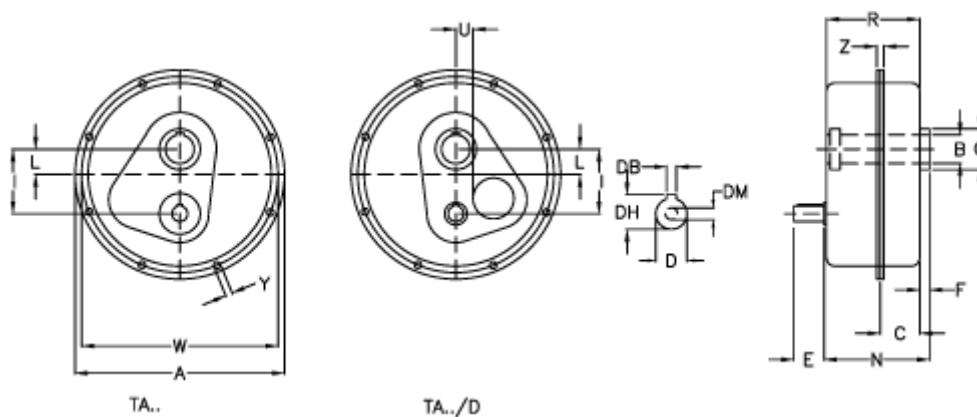

# Data Sheet

Article number: 29480601220  
 Description: Shaft mount. speed reducer  
 TA 60.60D i=12,2 without lubrication

## Measures

a	= 498	E = 80	W	= 468
B G7	= 60	F = 15	Weight (kg)	= 97
C	= 73	I = 174	Y	= 13.0
DB	= 10	L = 47	Z	= 28.5
Description	= TA 60.60D	N = 205.0		
DH	= 42.0	Q = 100		
D h6	= 38	R = 199.0		
DM	= M12	U = 48		